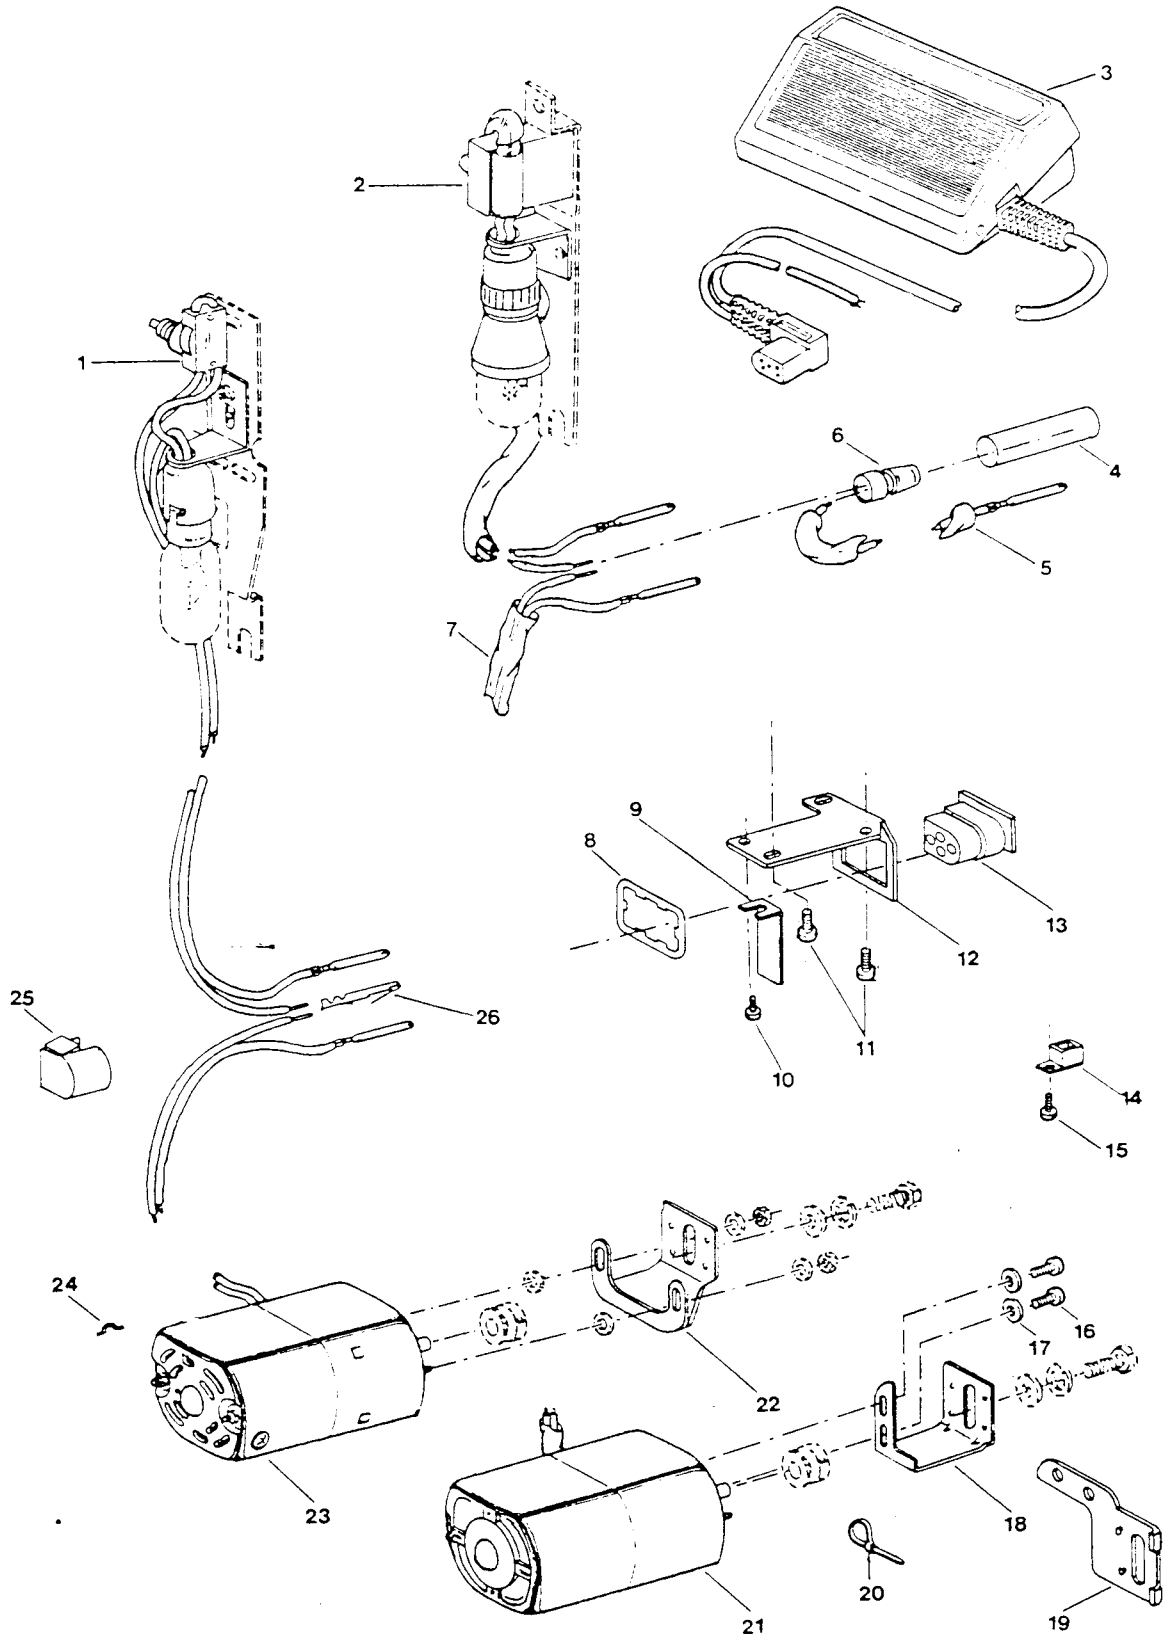

SUPPLEMENTAL LIST OF PARTS - 5130/5140 : ELECTRICAL EQUIPMENT

5130, 5140 PARTS LIST

REF.	PART #		5	5	5	5	5	5	5
			1	1	1	1	1	1	1
			0	0	2	2	2	2	2
			2	7	2	3	4	7	0
			5	5	5	5	5	5	5
			1	1	1	1	1	1	1
			3	3	4	4	4	4	4
			2	7	2	3	4	7	0
1	117892	Lamp Cord Complete with Switch (120V)	X	X	X	X	X	X	X
2	117893	Lamp Cord Complete with Switch (220/240V)	X	X	X	X	X	X	X
3	117894	Controller Complete (120V)	X	X	X	X	X	X	X
	117895	Controller Complete (120V) (Canada)	X	X	X	X	X	X	X
	117896	Controller Complete (220V)	X	X	X	X	X	X	X
	117897	Controller Complete (220V)	X	X	X	X	X	X	X
	117898	Controller Complete (240V)	X	X	X	X	X	X	X
	117899	Controller Complete (240V)	X	X	X	X	X	X	X
4	117900	Crimp Connector Housing (plastic) (220/240V)	X	X	X	X	X	X	X
5	117901	Wire Complete (Crimp Connector to Receptacle)	X	X	X	X	X	X	X
6	117902	Crimp Connector	X	X	X	X	X	X	X
7	117903	Wire Insulation (Plastic)	X	X	X	X	X	X	X
8	117904	Receptacle Plug Mounting Retainer	X	X	X	X	X	X	X
9	117905	Receptacle Plug Cover Retaining Bracket	X	X	X	X	X	X	X
10	117906	Receptacle Plug Cover Retaining Bracket Screw	X	X	X	X	X	X	X
11	117907	Receptacle Plug Mounting Bracket Screw (2)	X	X	X	X	X	X	X
12	117908	Receptacle Plug Mounting Bracket	X	X	X	X	X	X	X
13	117909	Receptacle Plug	X	X	X	X	X	X	X
14	117910	Strain Relief Clip	X	X	X	X	X	X	X
15	117911	Strain Relief Clip Set Screw	X	X	X	X	X	X	X
16	117912	Motor Mounting Bracket Mounting Screw (220V/240V)	X	X	X	X	X	X	X
17	117913	Motor Mounting Bracket Mounting Screw Wash. (220/240V)	X	X	X	X	X	X	X
18	117914	Motor Mounting Bracket			X	X	X	X	X
19	117915	Motor Mounting Bracket	X	X					
20	117916	Ty-Rap	X	X	X	X	X	X	X
21	117917	Motor Complete (220V)	X	X	X	X	X	X	X
21	117918	Motor Complete (240V)	X	X	X	X	X	X	X
22	117919	Motor Mounting Bracket			X	X	X	X	X
23	117920	Motor Complete (120V)	X	X	X	X	X	X	X
24	117921	Cable Clip (Motor)	X	X	X	X	X	X	X
25	117922	Receptacle Plug Cover (Plastic)	X	X	X	X	X	X	X
26	117923	Expansion Receptacle Pin	X	X	X	X	X	X	X
	117852	Motor Belt	X	X					
	117853	Motor Belt			X	X	X	X	X

From the library of: Diamond Needle Corp